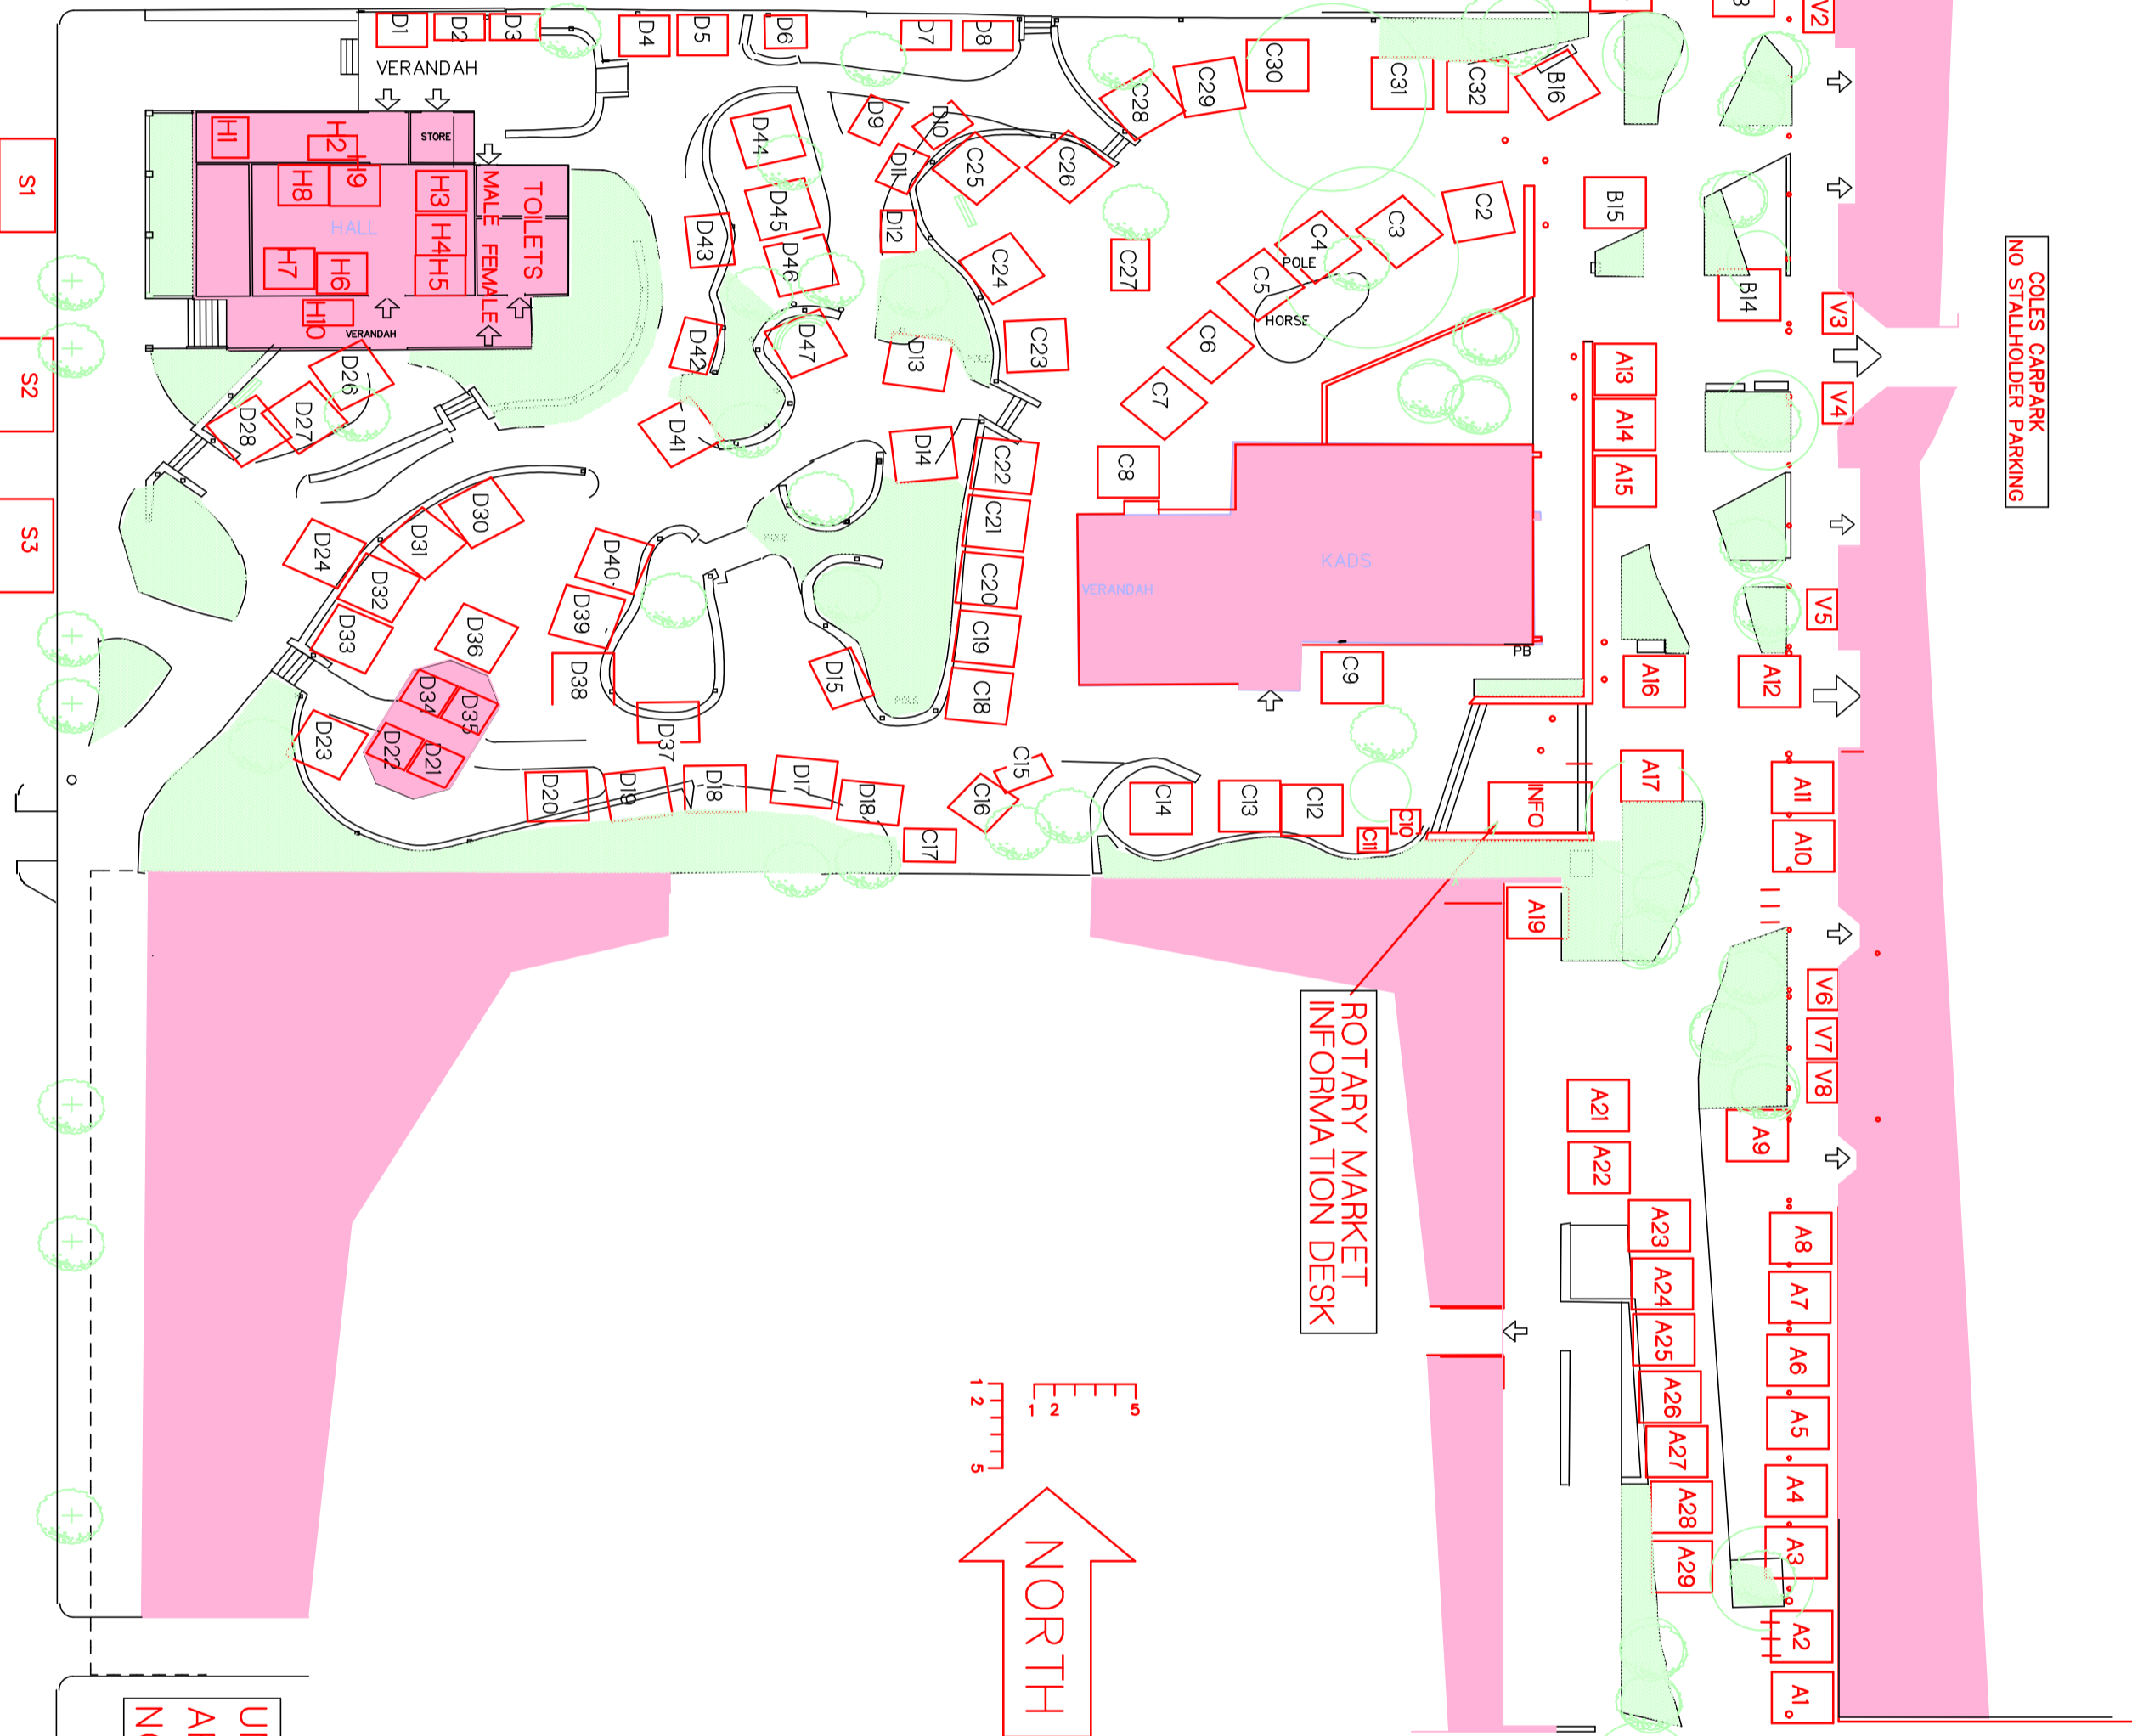

MEAD STREET

CLOSED TO VEHICLES
8:00 am TILL 2:30 pm

UNLOADING AREA
NO PARKING

ROTARY MARKET
INFORMATION DESK

UNLOADING
AREA
NO PARKING

Rotary KALAMUNDA
Artisan Market
EST. 2000