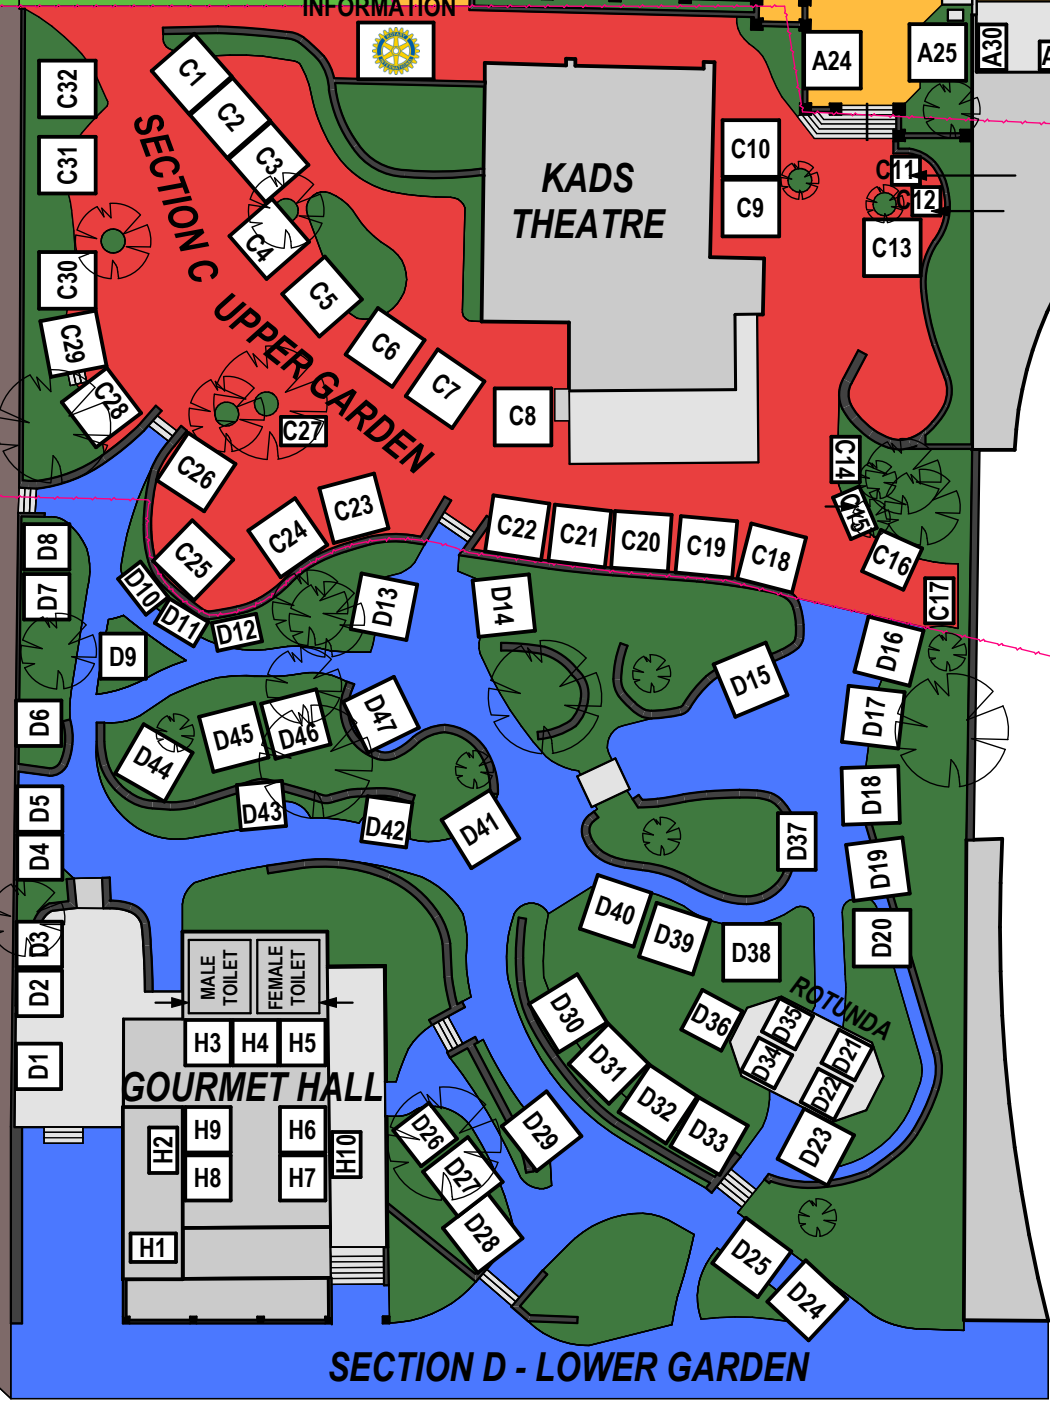

MARKET STALL LOCATIONS

HAYNES STREET

COLES UNDERGROUND CARPARK
EMERGENCY EXIT

KALAMUNDA CENTRAL

EMERGENCY EXIT
MEAD STREET

- SECTION A - UPPER MALL
- SECTION B - LOWER MALL
- SECTION C - UPPER GARDEN
- SECTION D - UPPER GARDEN
- SECTION H - GOURMET HALL

ROTARY INFORMATION

NESTORBRAE LANE

EMERGENCY EXIT

BARBER STREET